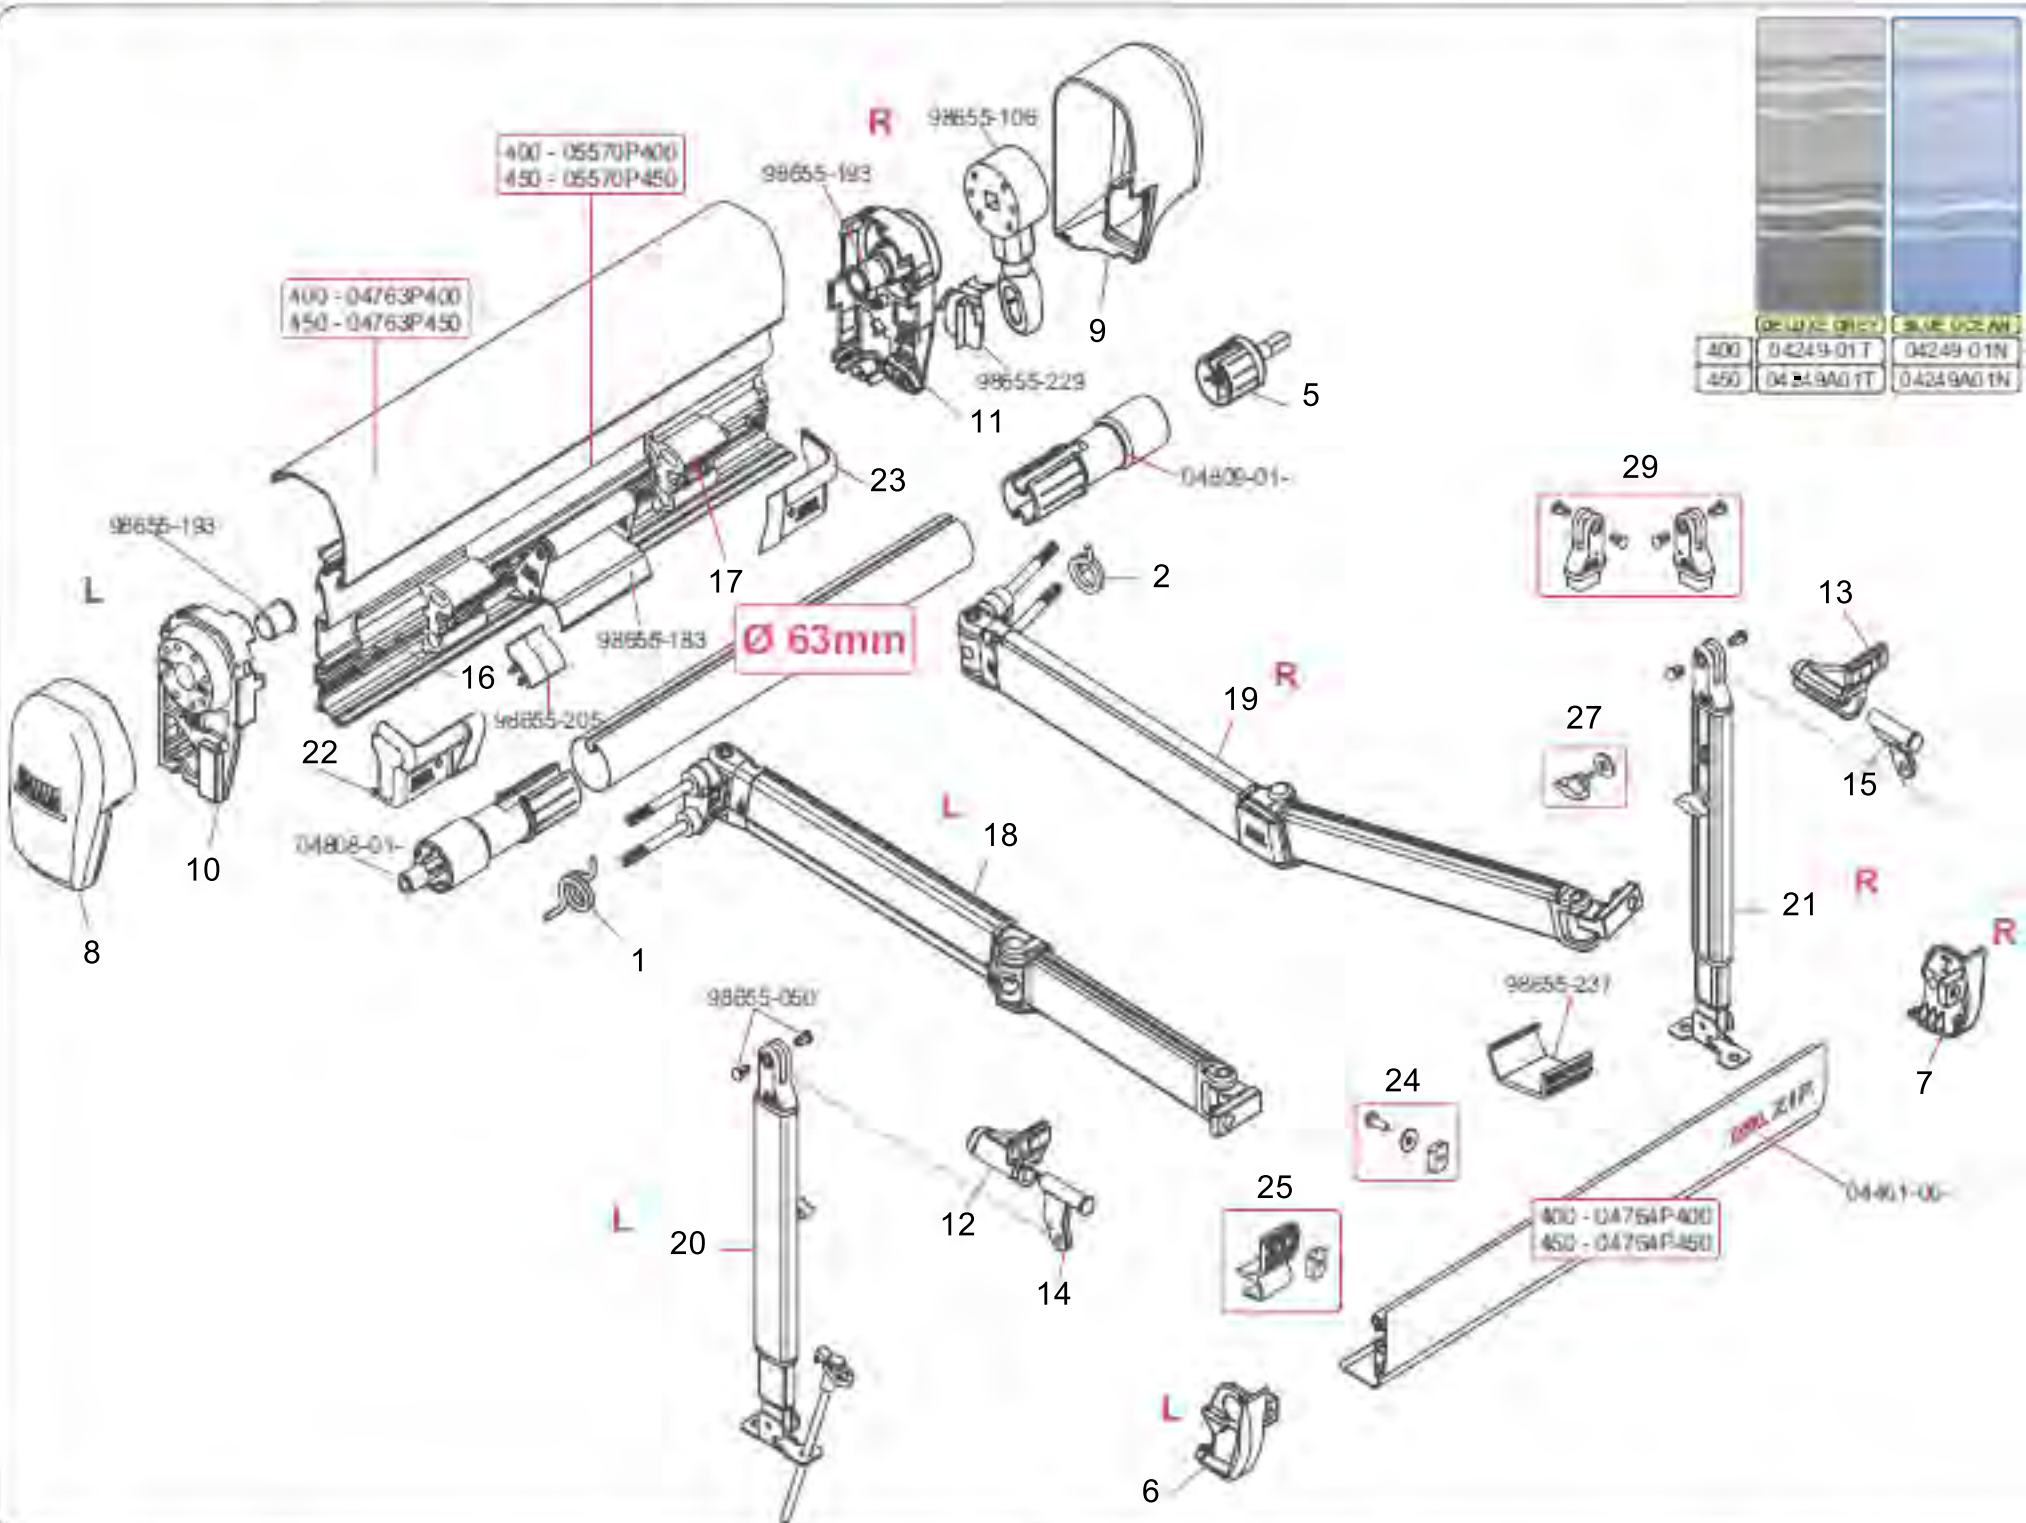

Note: If the part you require is not listed, please contact our customer services for advice

FLAMMMASTER

FLAMM ZIP

400 - 450
S/N > 9583000 (F700045)

No.	Description	Man No.	Our Ref.	No.	Description	Man No.	Our Ref.
1	Left Spring	03307-01	140685	16	L.H Arm Shock Absorber	98655-440	140706
2	Right Spring	03307-01A	140686	17	R.H Arm Shock Absorber	98655-441	140707
5	Ratchet/Stop Device	05088-01	137511	18	L.H Arm	05693-01	140708
6	LH Pelmet Cap	98655-257	140702	19	R.H Arm	05693-01A	140709
7	RH Pelmet Cap	98655-259	140703	20	L.H Leg	05695-01	140710
8	LH End Cap	98655-227	140704	21	R.H Leg	05695-01A	140711
9	RH End Cap	98655-225	140705	22	L.H Cover for Shock Adjuster	98655-269	140713
10	LH Inner Cap for Box	05586-01	140693	23	R.H Cover for Shock Adjuster	98655-271	140715
11	RH Inner Cap for Box	98655-235	140698	24	Rafter Fixing Kit to Frontbar	98655-026	140726
12	Fixing Kit for Left Leg	05608-01	140694	25	Leg Retainer	98655-037	140727
13	Fixing Kit for Right Leg	05608-01A	140696	26	Leg Bracket Kit	98655-176	136181
14	LH Swivel for Lt Leg	98655-265	140695	27	Knob and washer	98655-452	136185
15	RH Swivel for Rt Leg	05609-01A	140697	28	Leg Bracket Kit Aluminium	98655-728	140742
				29	Leg Top - Knuckle Hook Kit	98655-763	140728